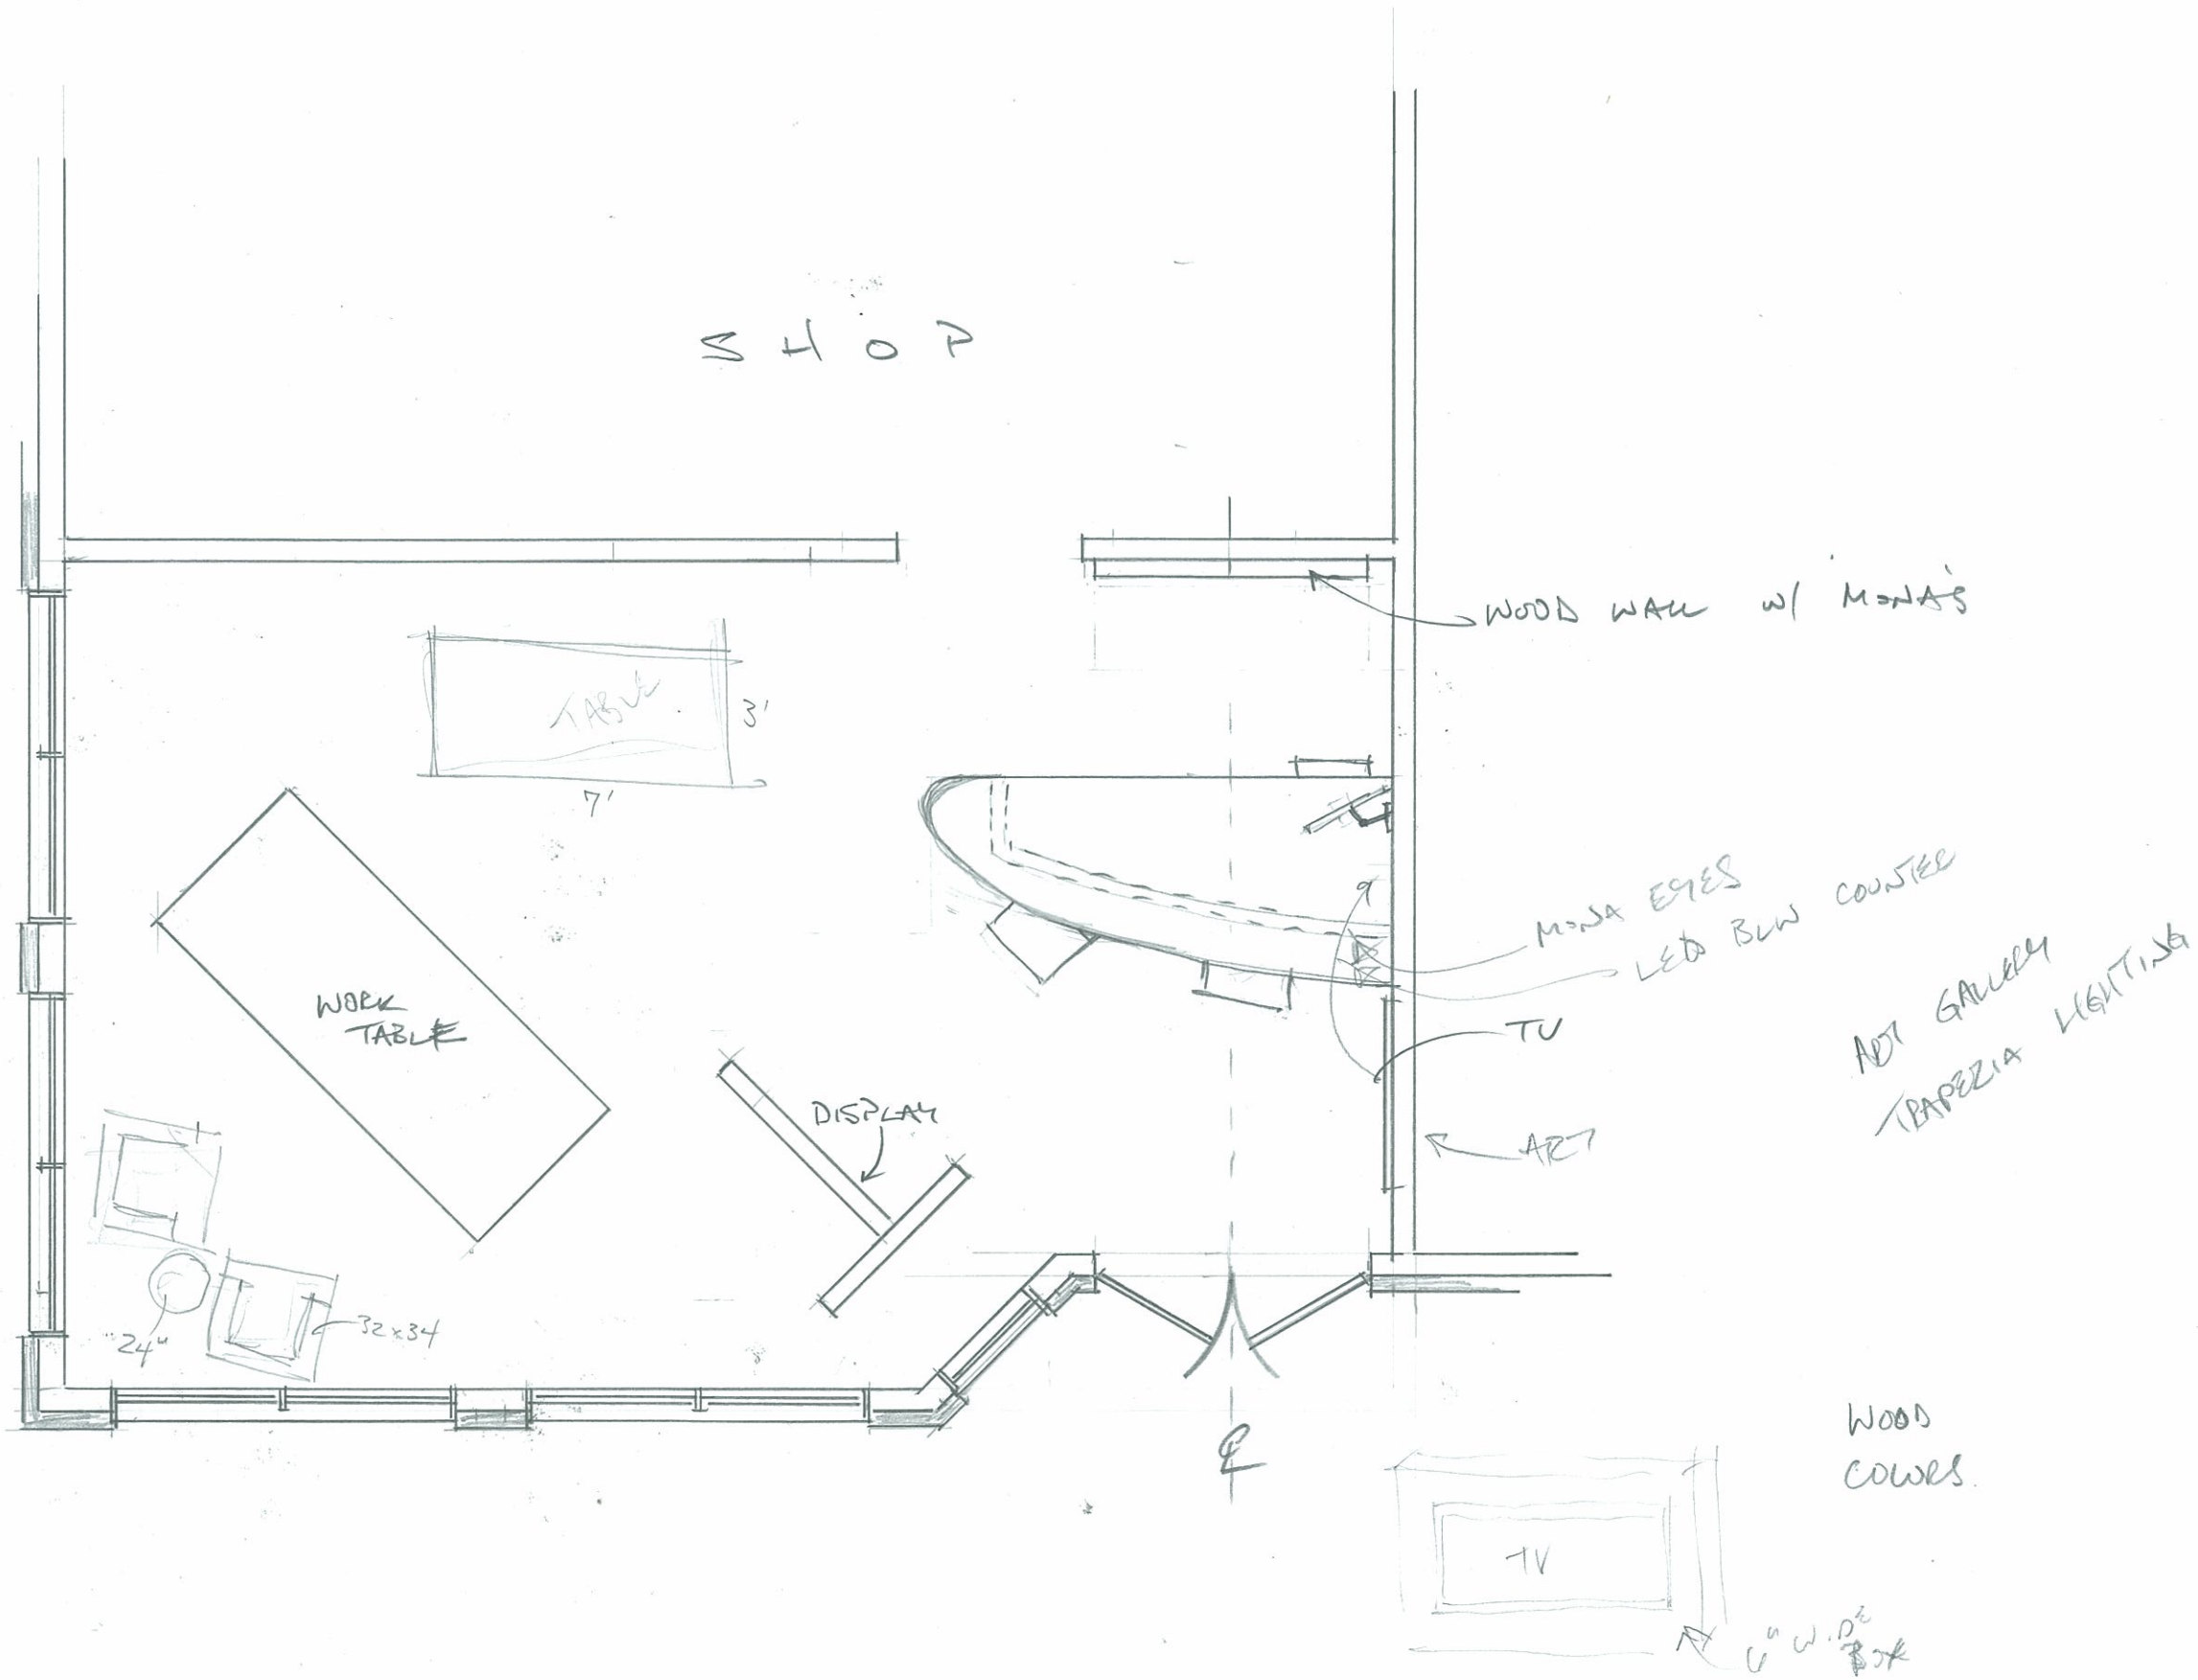

SHOP

WOOD WALL w/ MOMA'S

TABLE
7'
3'

WORK TABLE

DISPLAY

MOMA EYES
LED BLW COUNTER

TV

ART

ART GALLERY
TRAPEZIA LIGHTING

WOOD
COWLS

TV

6" w. DE
BOX

24"

32x34